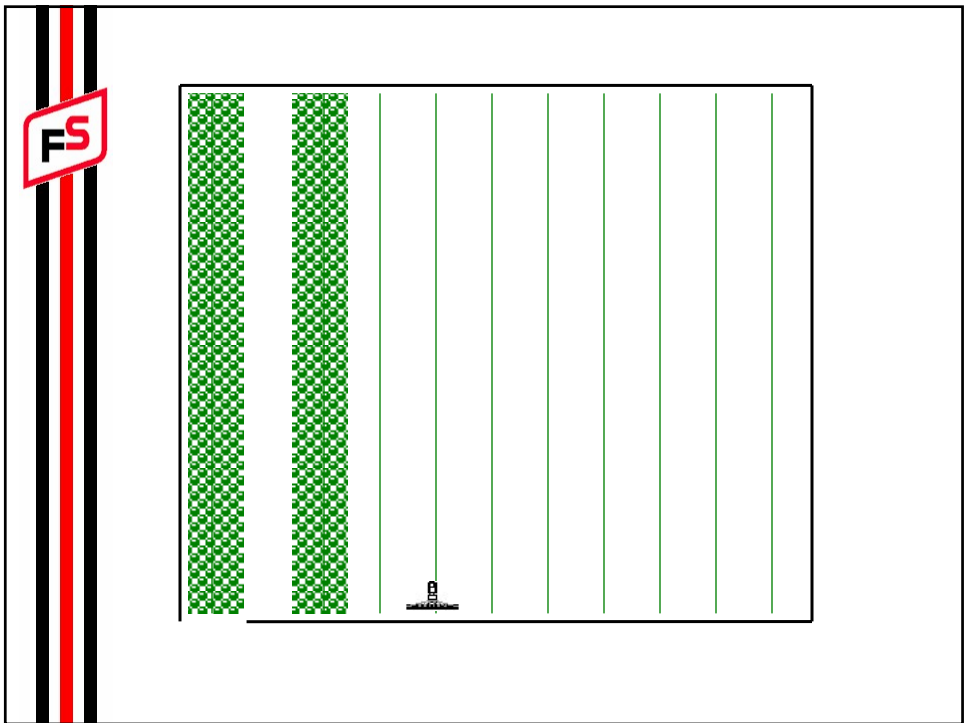

Lightbar Uses

- Pesticide, Fertilizer, and Herbicide Applications
- Tillage
- Planter and Drill
- Combine
- Installing Tile
- Anhydrous Ammonia Application

Light bar / Guidance Benefits

- Reduce skips and overlaps
- Drive faster
- Extended hours dust, fog, night
- Reduced driver fatigue
- Requires less skilled labor {RTK}
- Create Skips