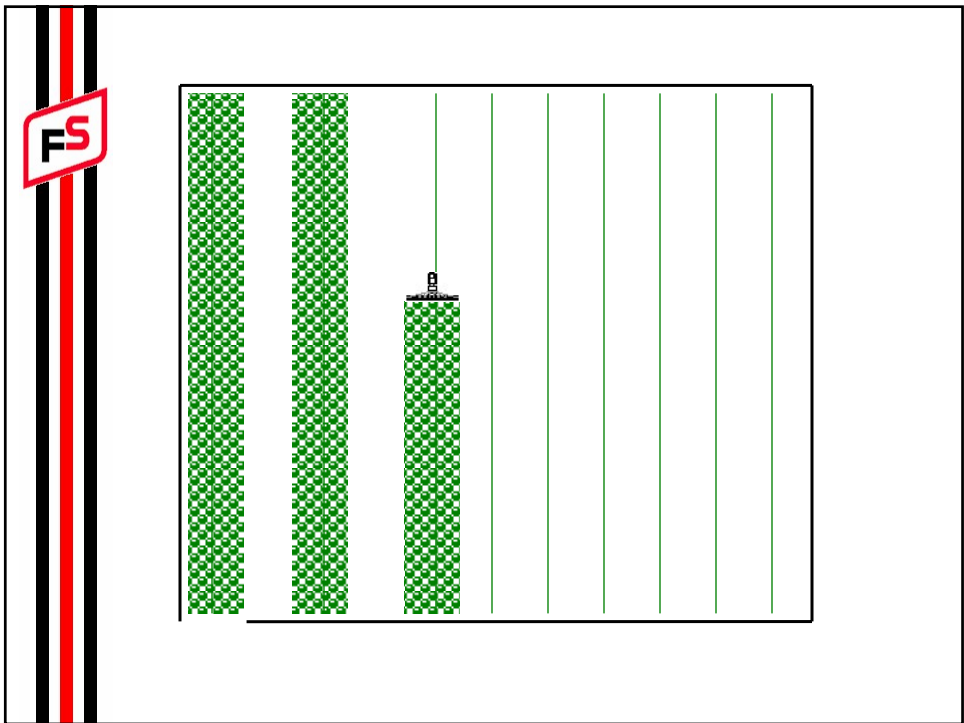

Lightbar Uses

- Pesticide, Fertilizer, and Herbicide Applications
- Tillage
- Planter and Drill
- Combine
- Installing Tile
- Anhydrous Ammonia Application

Light bar / Guidance Benefits

- Reduce skips and overlaps
- Drive faster
- Extended hours dust, fog, night
- Reduced driver fatigue
- Requires less skilled labor {RTK}
- Create Skips