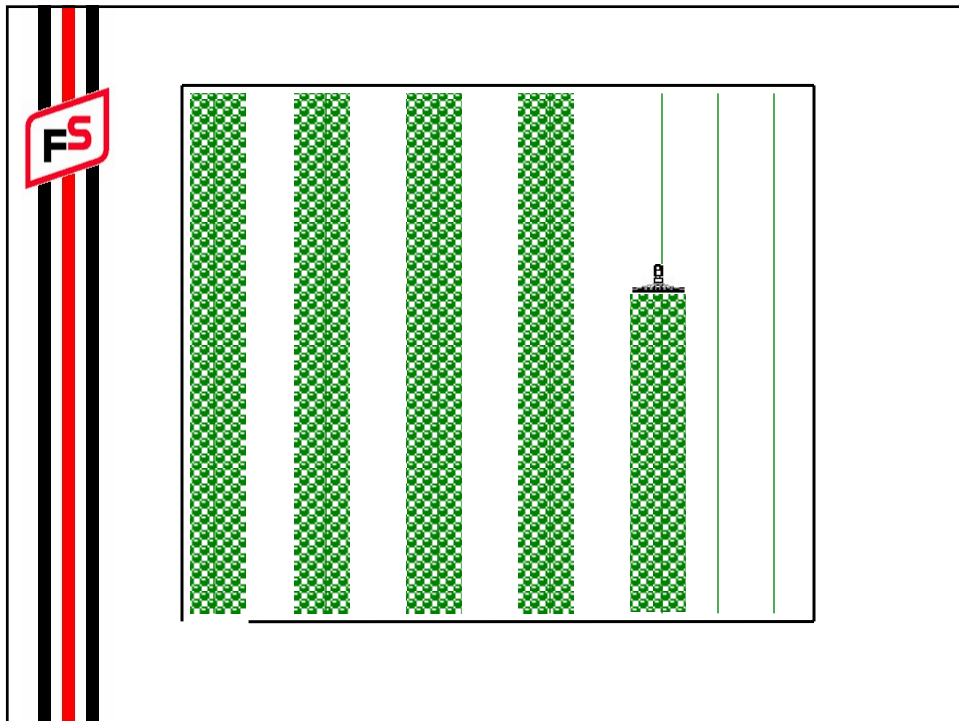

Lightbar Uses

- Pesticide, Fertilizer, and Herbicide Applications
- Tillage
- Planter and Drill
- Combine
- Installing Tile
- Anhydrous Ammonia Application

Light bar / Guidance Benefits

- Reduce skips and overlaps
- Drive faster
- Extended hours dust, fog, night
- Reduced driver fatigue
- Requires less skilled labor {RTK}
- Create Skips