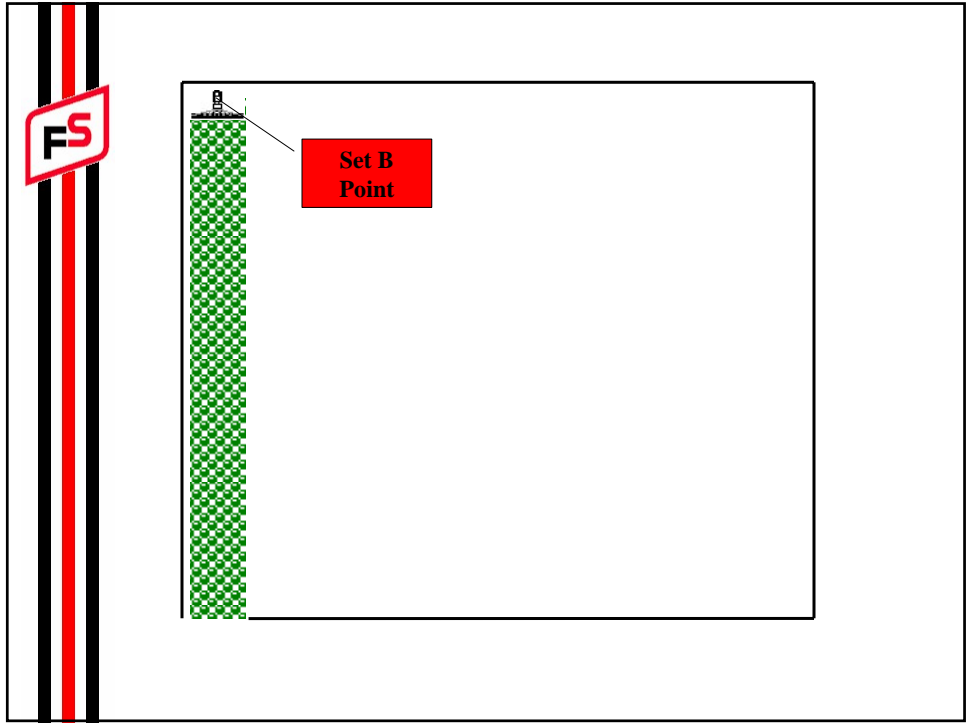

Lightbar Uses

- Pesticide, Fertilizer, and Herbicide Applications
- Tillage
- Planter and Drill
- Combine
- Installing Tile
- Anhydrous Ammonia Application

Light bar / Guidance Benefits

- Reduce skips and overlaps
- Drive faster
- Extended hours dust, fog, night
- Reduced driver fatigue
- Requires less skilled labor {RTK}
- Create Skips