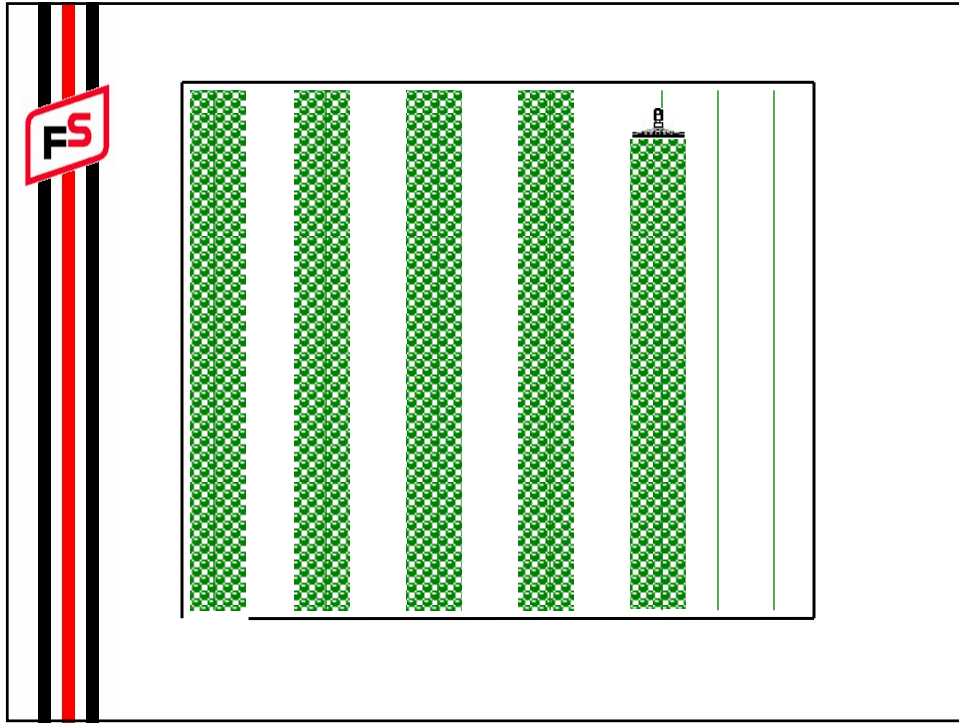

Lightbar Uses

- Pesticide, Fertilizer, and Herbicide Applications
- Tillage
- Planter and Drill
- Combine
- Installing Tile
- Anhydrous Ammonia Application

Light bar / Guidance Benefits

- Reduce skips and overlaps
- Drive faster
- Extended hours dust, fog, night
- Reduced driver fatigue
- Requires less skilled labor {RTK}
- Create Skips