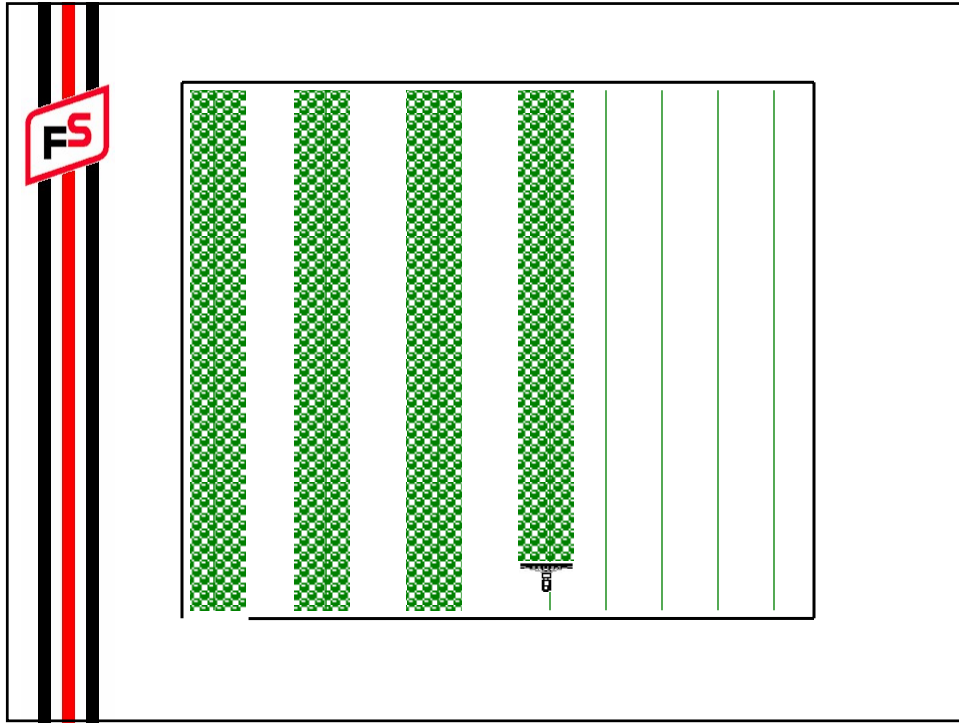

Products and Services

- Trimble, Ag Leader, Raven, SST
- Grid Soil Testing
 - since 1994
 - 50,000 + acres per year
- Variable Rate Phosphorus, Potassium, and Lime
- Yield/Site Verification Mapping
 - 125,000 acres in 2004
- Information Management

Lightbar Uses

- Pesticide, Fertilizer, and Herbicide Applications
- Tillage
- Planter and Drill
- Combine
- Installing Tile
- Anhydrous Ammonia Application

Light bar / Guidance Benefits

- Reduce skips and overlaps
- Drive faster
- Extended hours dust, fog, night
- Reduced driver fatigue
- Requires less skilled labor {RTK}
- Create Skips