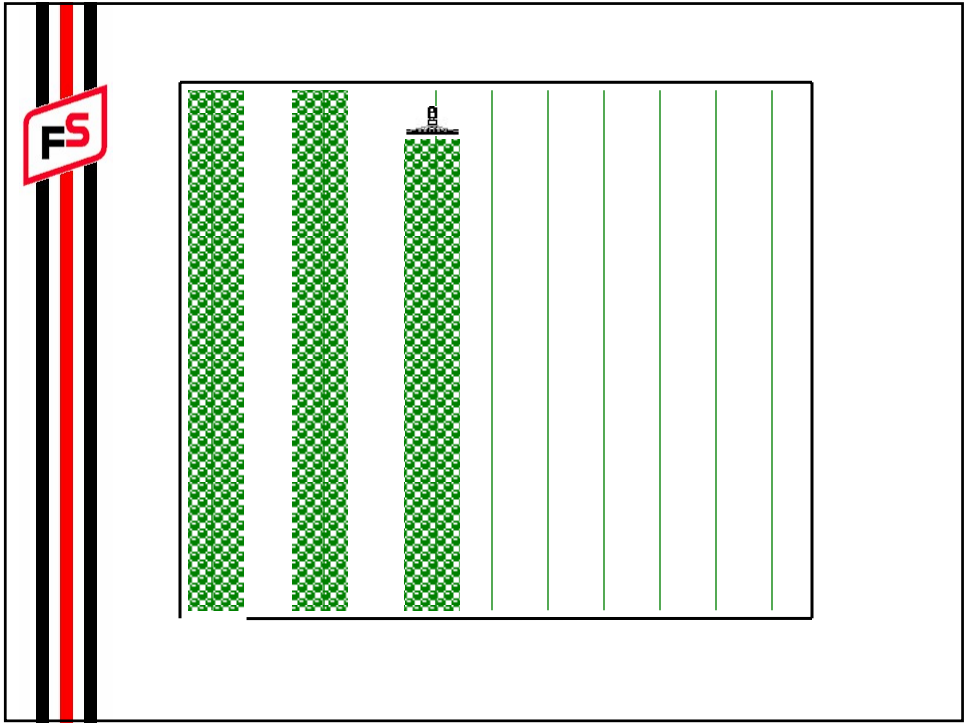

Lightbar Uses

- Pesticide, Fertilizer, and Herbicide Applications
- Tillage
- Planter and Drill
- Combine
- Installing Tile
- Anhydrous Ammonia Application

Light bar / Guidance Benefits

- Reduce skips and overlaps
- Drive faster
- Extended hours dust, fog, night
- Reduced driver fatigue
- Requires less skilled labor {RTK}
- Create Skips