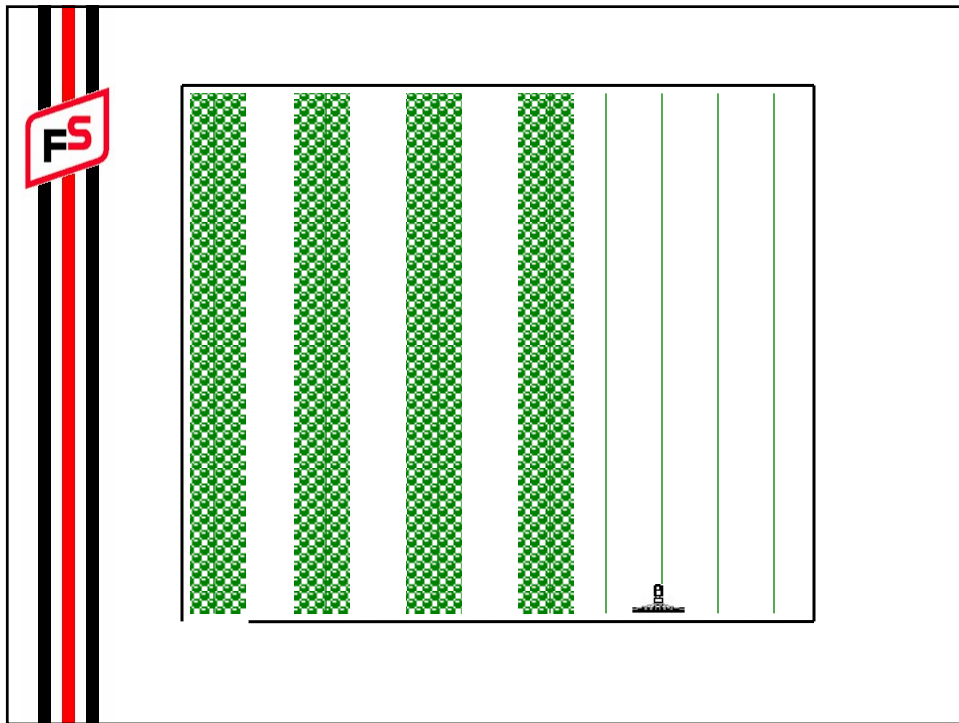

Products and Services

- Trimble, Ag Leader, Raven, SST
- Grid Soil Testing
 - since 1994
 - 50,000 + acres per year
- Variable Rate Phosphorus, Potassium, and Lime
- Yield/Site Verification Mapping
 - 125,000 acres in 2004
- Information Management

Lightbar Uses

- Pesticide, Fertilizer, and Herbicide Applications
- Tillage
- Planter and Drill
- Combine
- Installing Tile
- Anhydrous Ammonia Application

Light bar / Guidance Benefits

- Reduce skips and overlaps
- Drive faster
- Extended hours dust, fog, night
- Reduced driver fatigue
- Requires less skilled labor {RTK}
- Create Skips