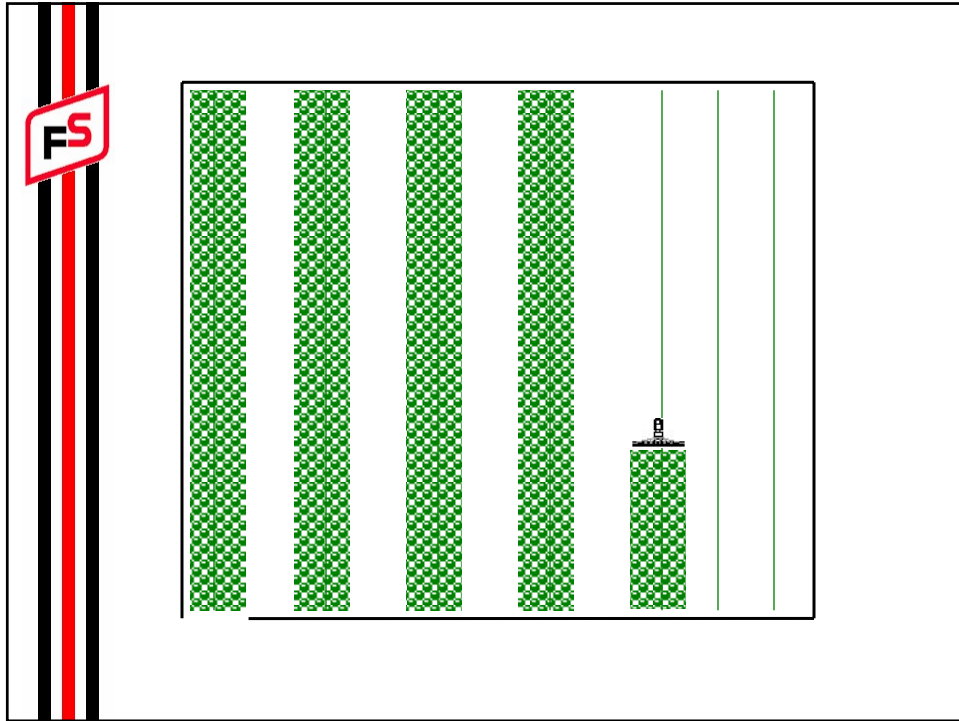

Lightbar Uses

- Pesticide, Fertilizer, and Herbicide Applications
- Tillage
- Planter and Drill
- Combine
- Installing Tile
- Anhydrous Ammonia Application

Light bar / Guidance Benefits

- Reduce skips and overlaps
- Drive faster
- Extended hours dust, fog, night
- Reduced driver fatigue
- Requires less skilled labor {RTK}
- Create Skips